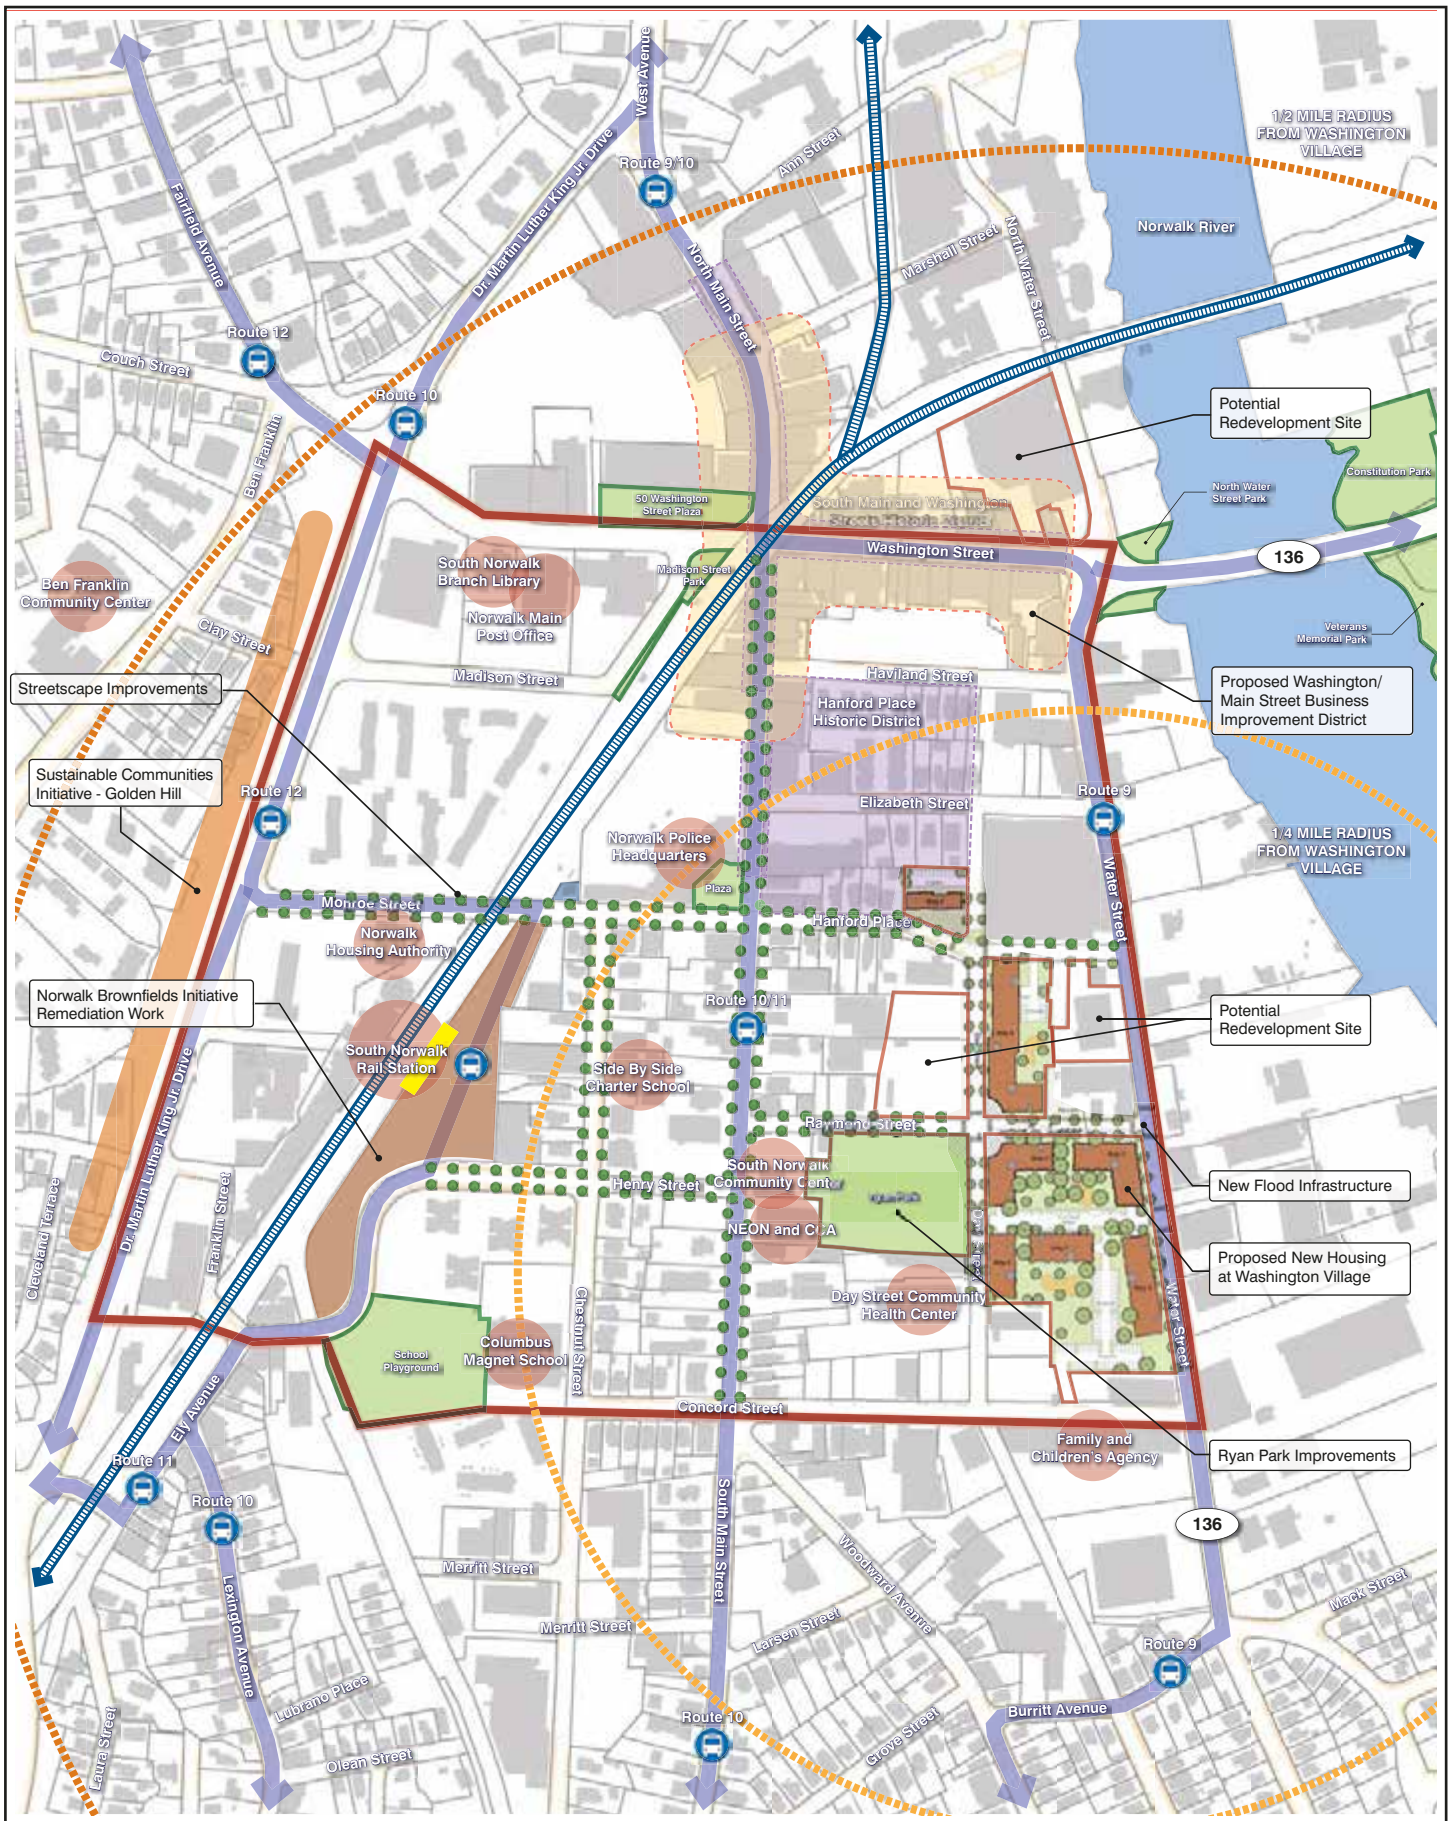

Exhibit I-1. Washington Village/South Norwalk Target Neighborhood

Source: 2010 CNI Planning Grant Application for Washington Village/South Norwalk

Exhibit I-3. Development Plan
 Prepared by ICON architecture

Exhibit I-4. Summary of Neighborhood Improvements

Prepared by The Cecil Group