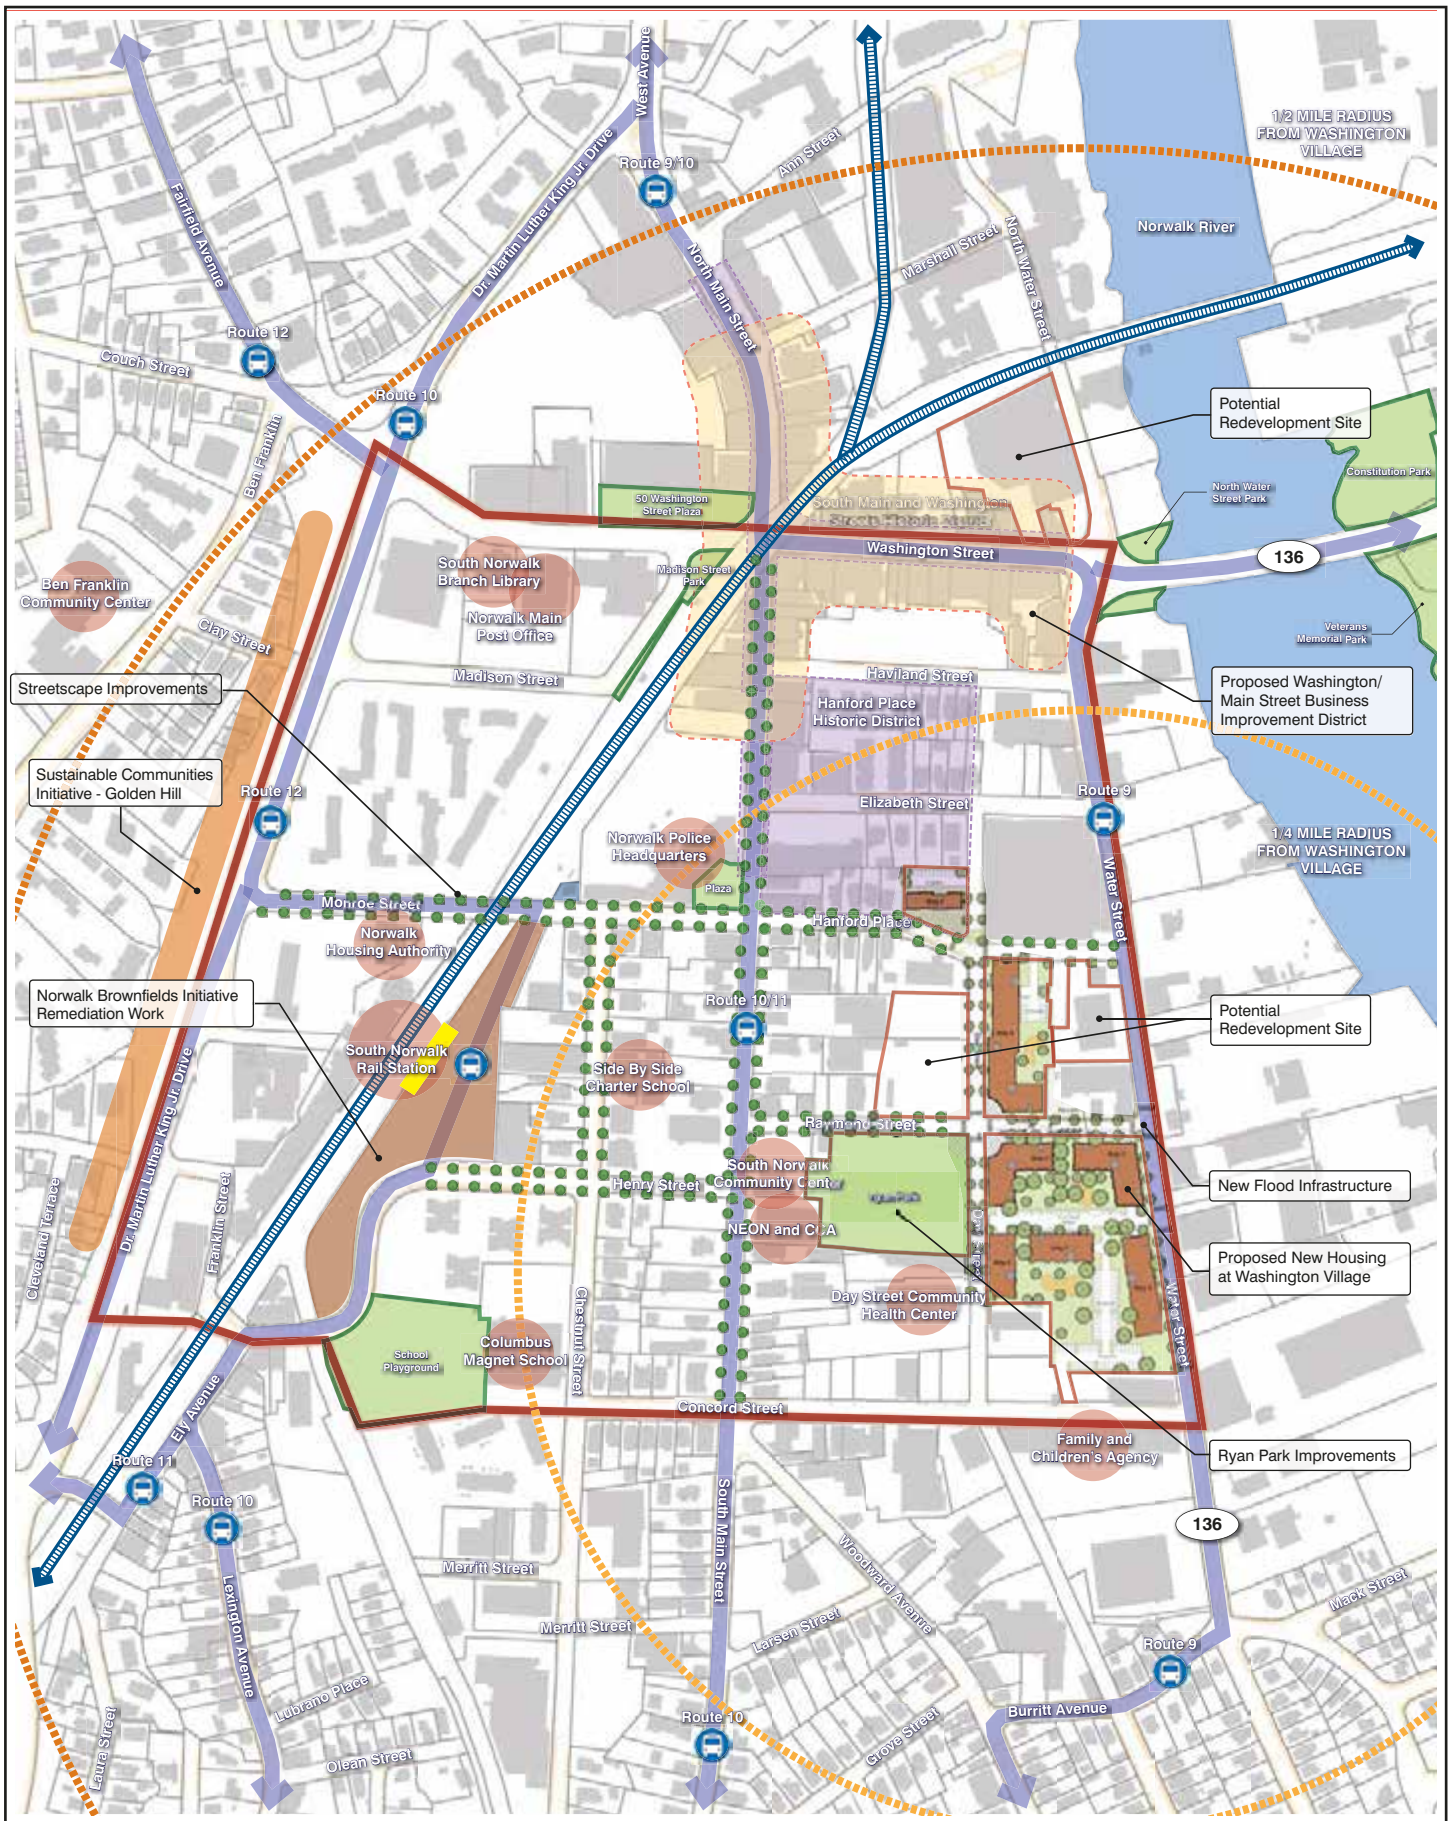

**Exhibit I-1. Washington Village/South Norwalk Target Neighborhood**

Source: 2010 CNI Planning Grant Application for Washington Village/South Norwalk

**Exhibit I-3. Development Plan**  
 Prepared by ICON architecture

# Exhibit I-4. Summary of Neighborhood Improvements

Prepared by The Cecil Group